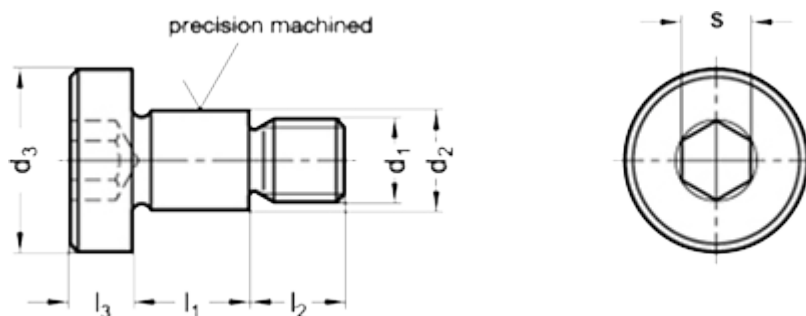

Article number: 207321M121414st

Description: E+G Shoulder screw
GN 732.1-M12-14-14-ST

Measures

Application example

d1	= M 12
d2	= 14 -0.05/-0.08
d3	= 22
$l_1 +0.20/+0.13$	= 14
l_2	= 16
l_3	= 8
s	= 8
Weight in (g)	= 30