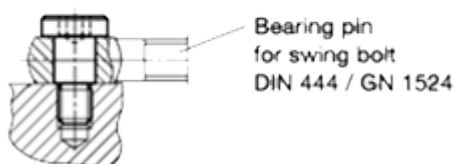

Article number: 207321M121414st

Description: E+G Shoulder screw
GN 732.1-M12-14-14-ST

Measures

Application example

d1	= M 12
d2	= 14 -0.05/-0.08
d3	= 22
$l_1 +0.20/+0.13$	= 14
l_2	= 16
l_3	= 8
s	= 8
Weight in (g)	= 30